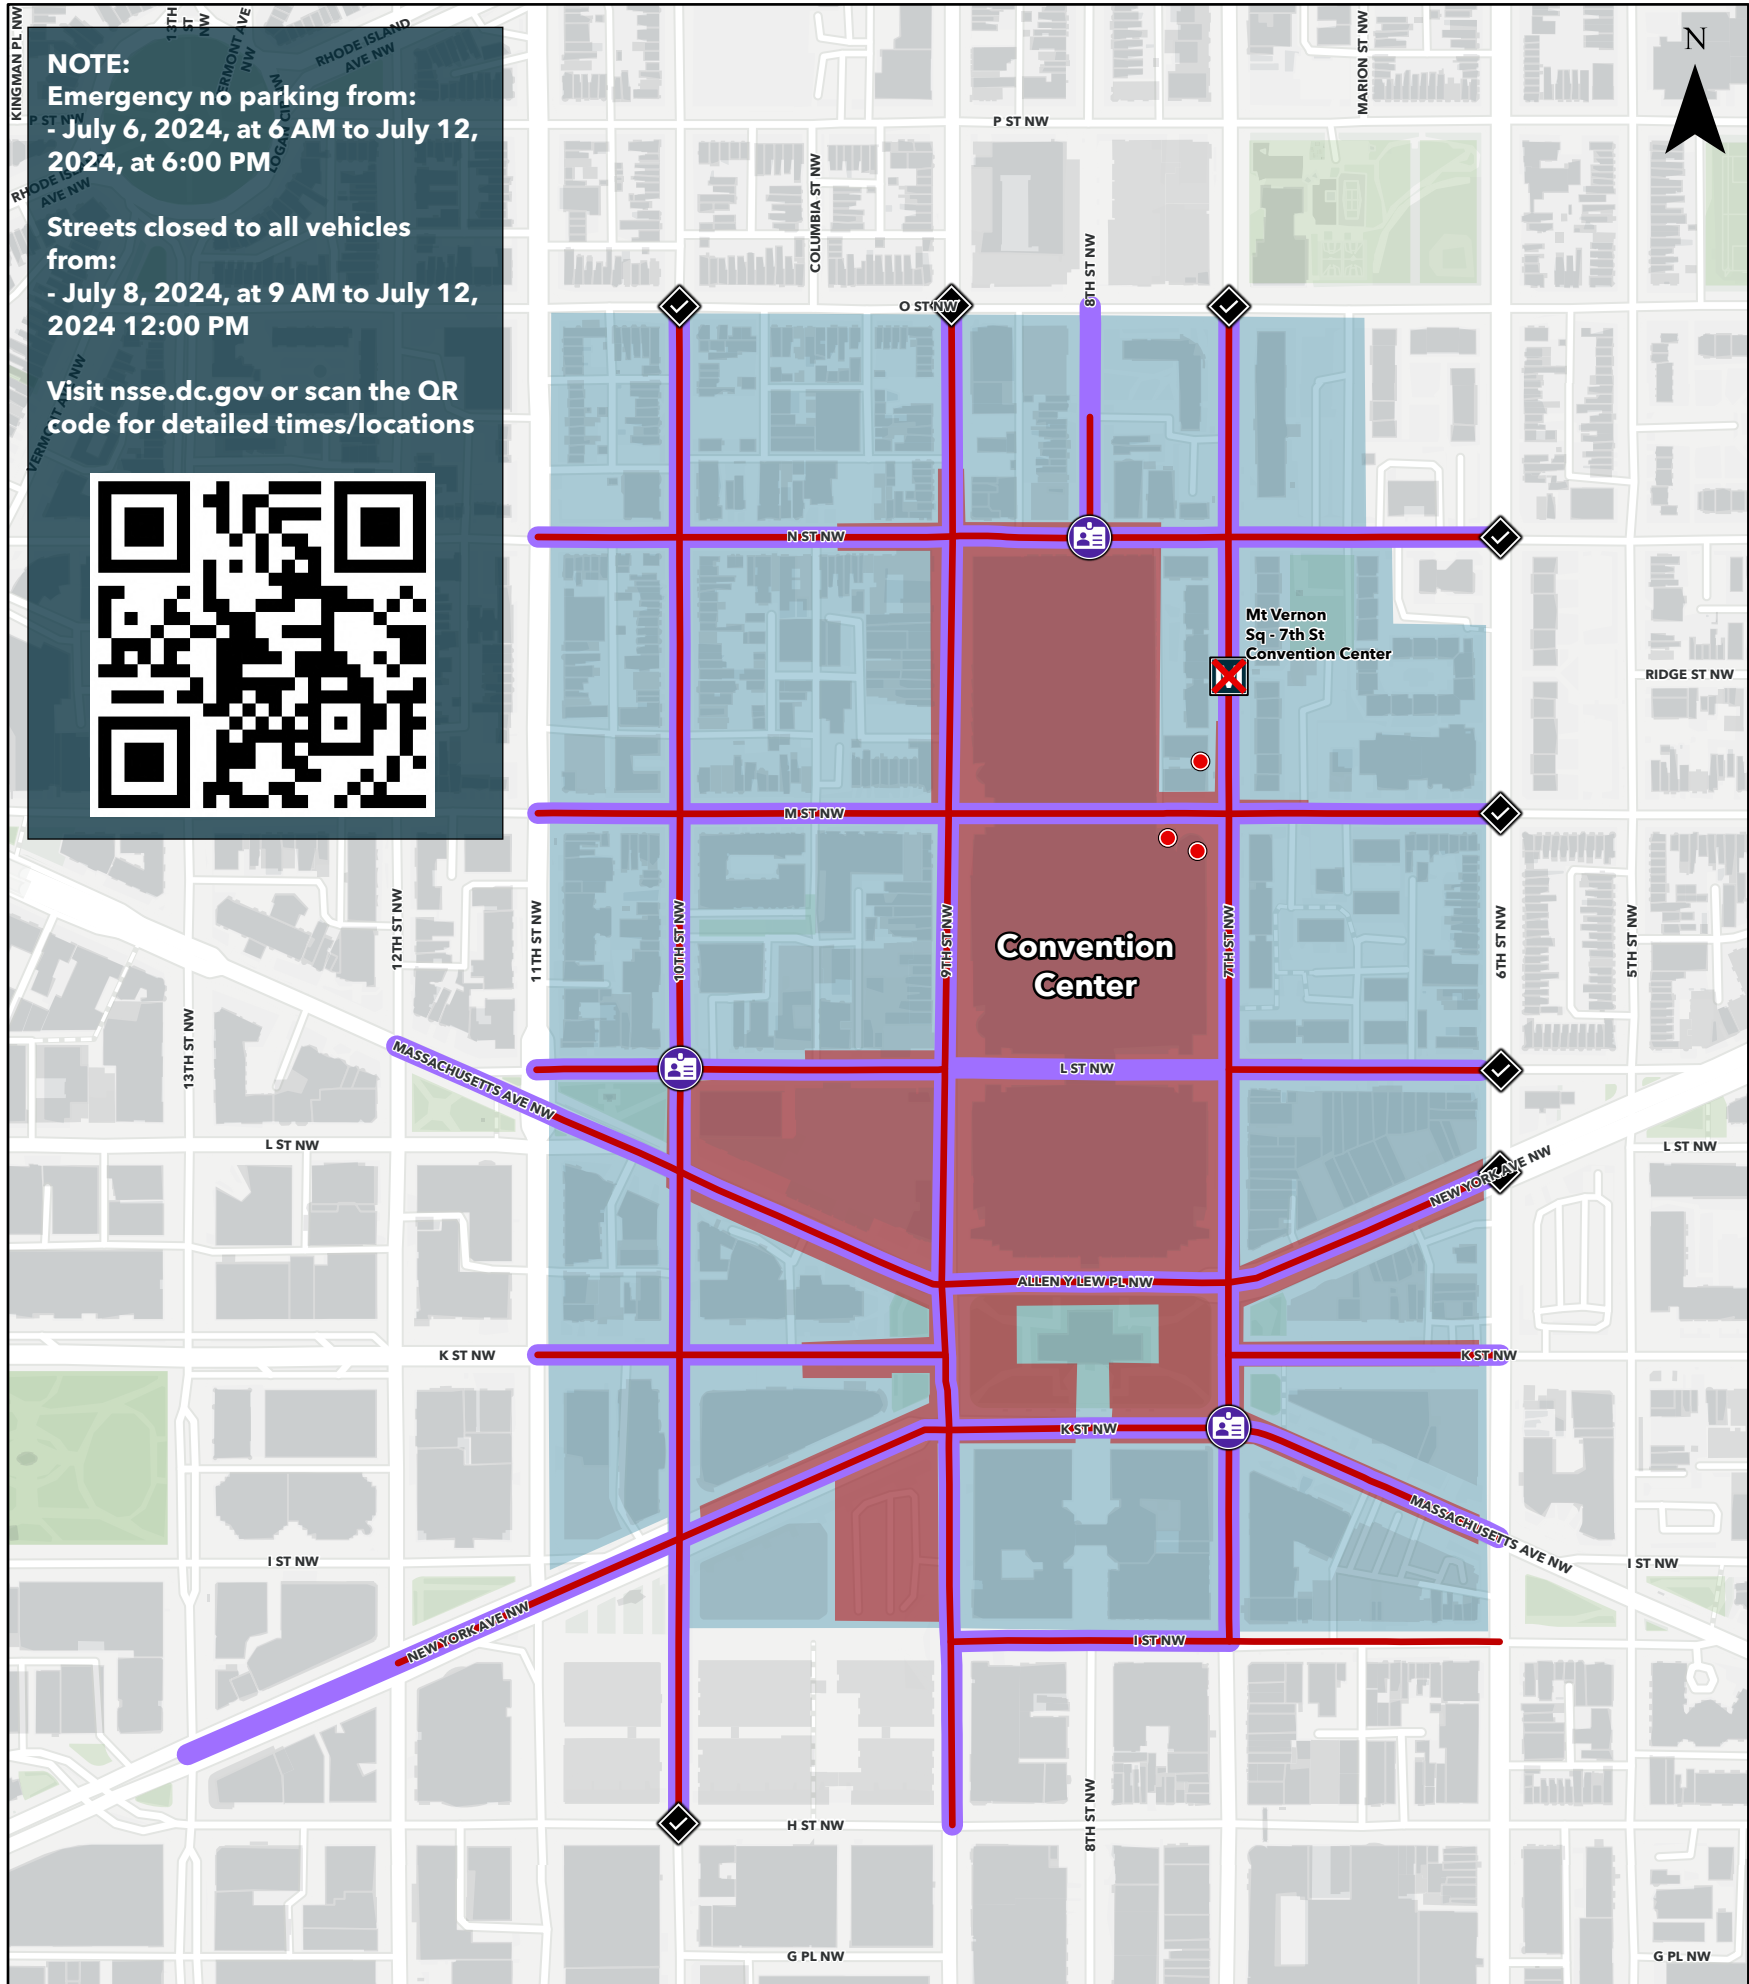

National Special Security Event

Joint Information Center | (202) 479-4945 | nsse.jic@dc.gov

NOTE:
 Emergency no parking from:
 - July 6, 2024, at 6 AM to July 12, 2024, at 6:00 PM
 Streets closed to all vehicles from:
 - July 8, 2024, at 9 AM to July 12, 2024 12:00 PM
 Visit nsse.dc.gov or scan the QR code for detailed times/locations

- Closed Metro
- Closed Metro Entrance
- Vehicular Access
- Pedestrian Access
- Pedestrian Restricted Perimeter
- Vehicle Screening Perimeter
- Closed to All Vehicles
- Emergency No Parking