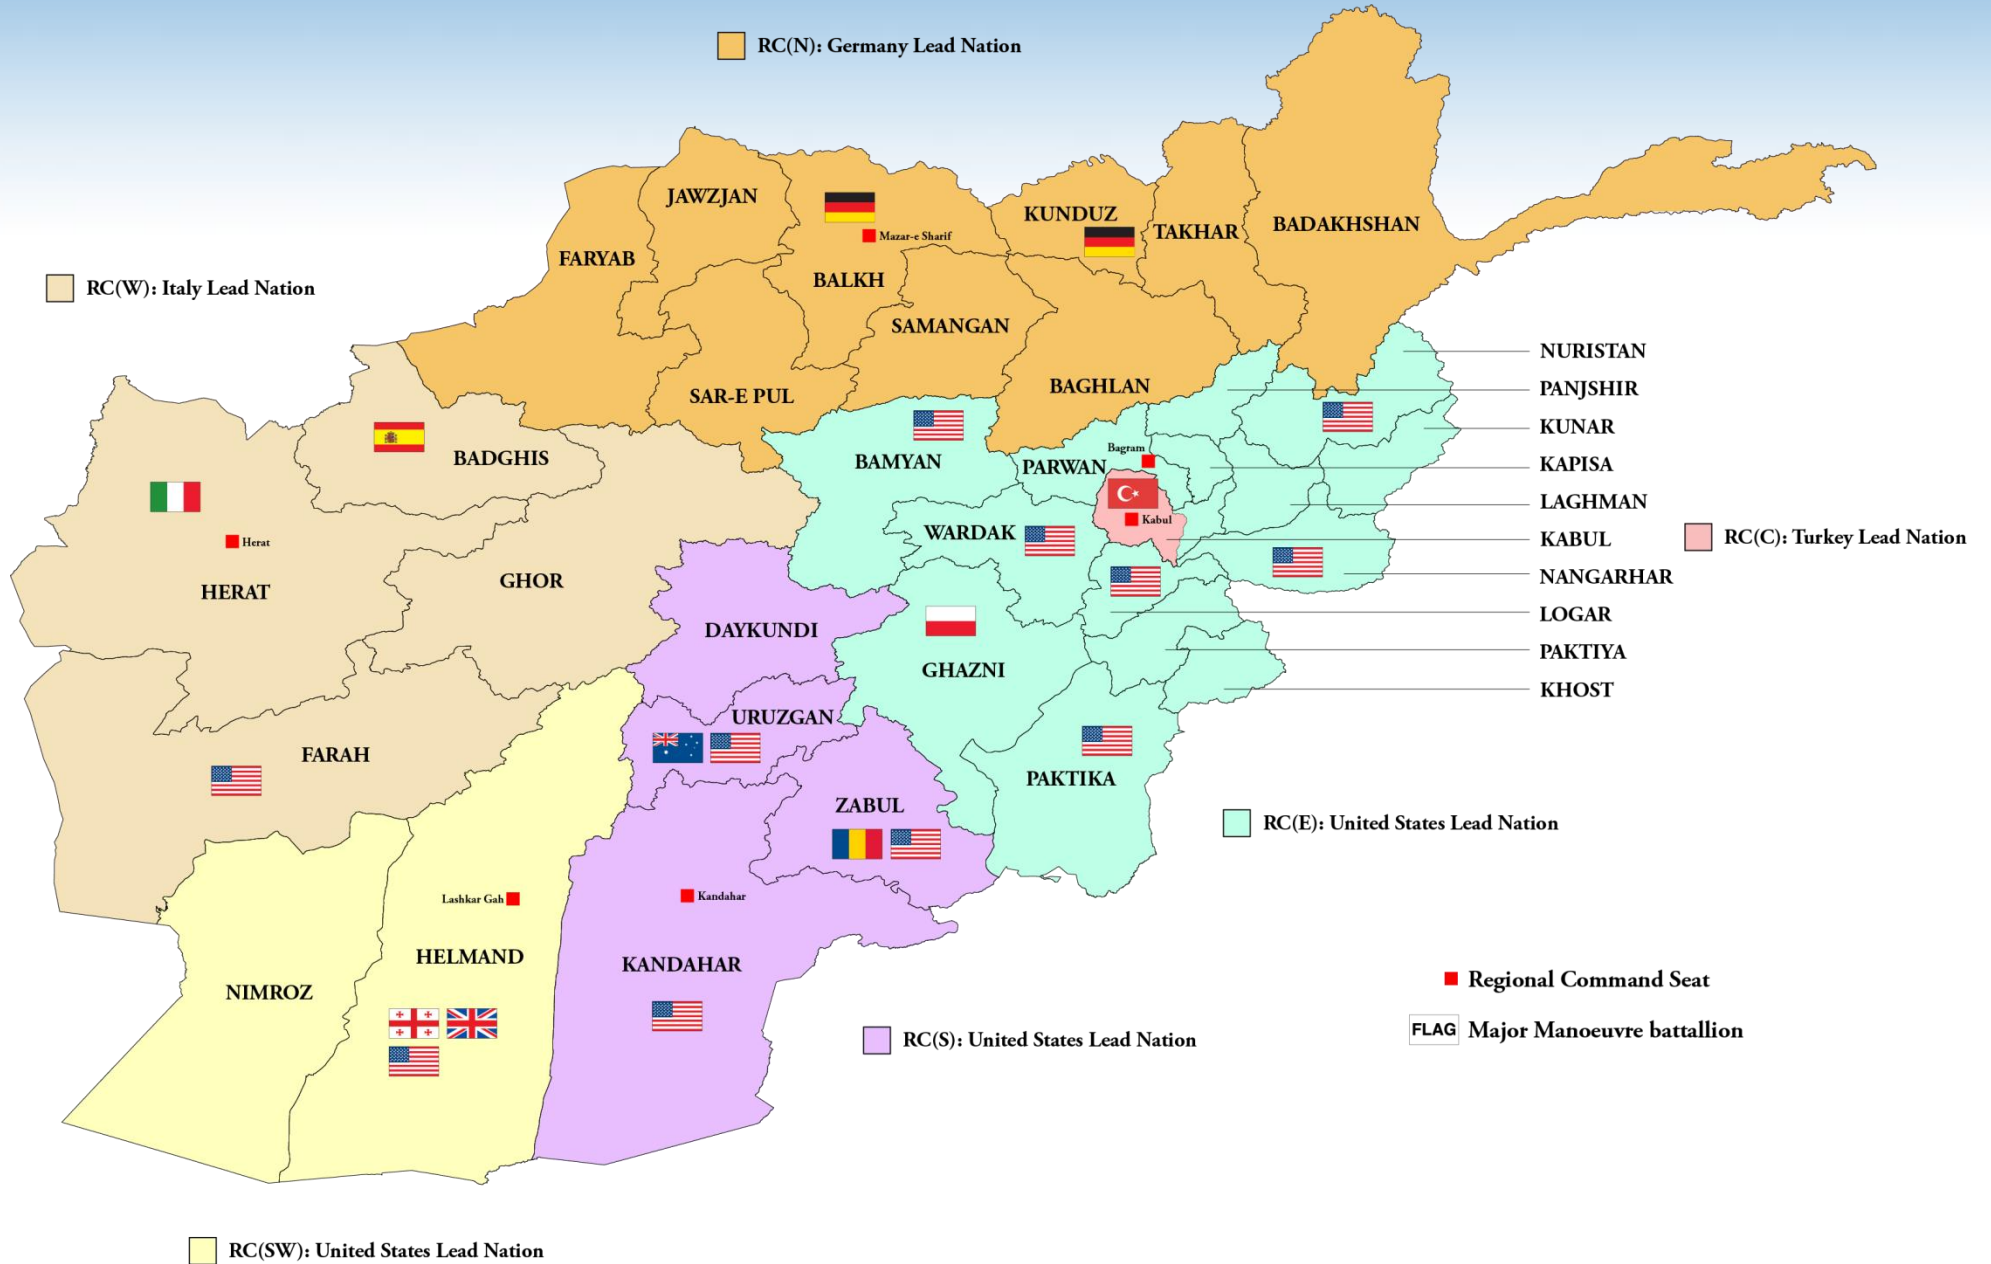

International Security Assistance Force

Regional Commands & Major Units (>700 troops)