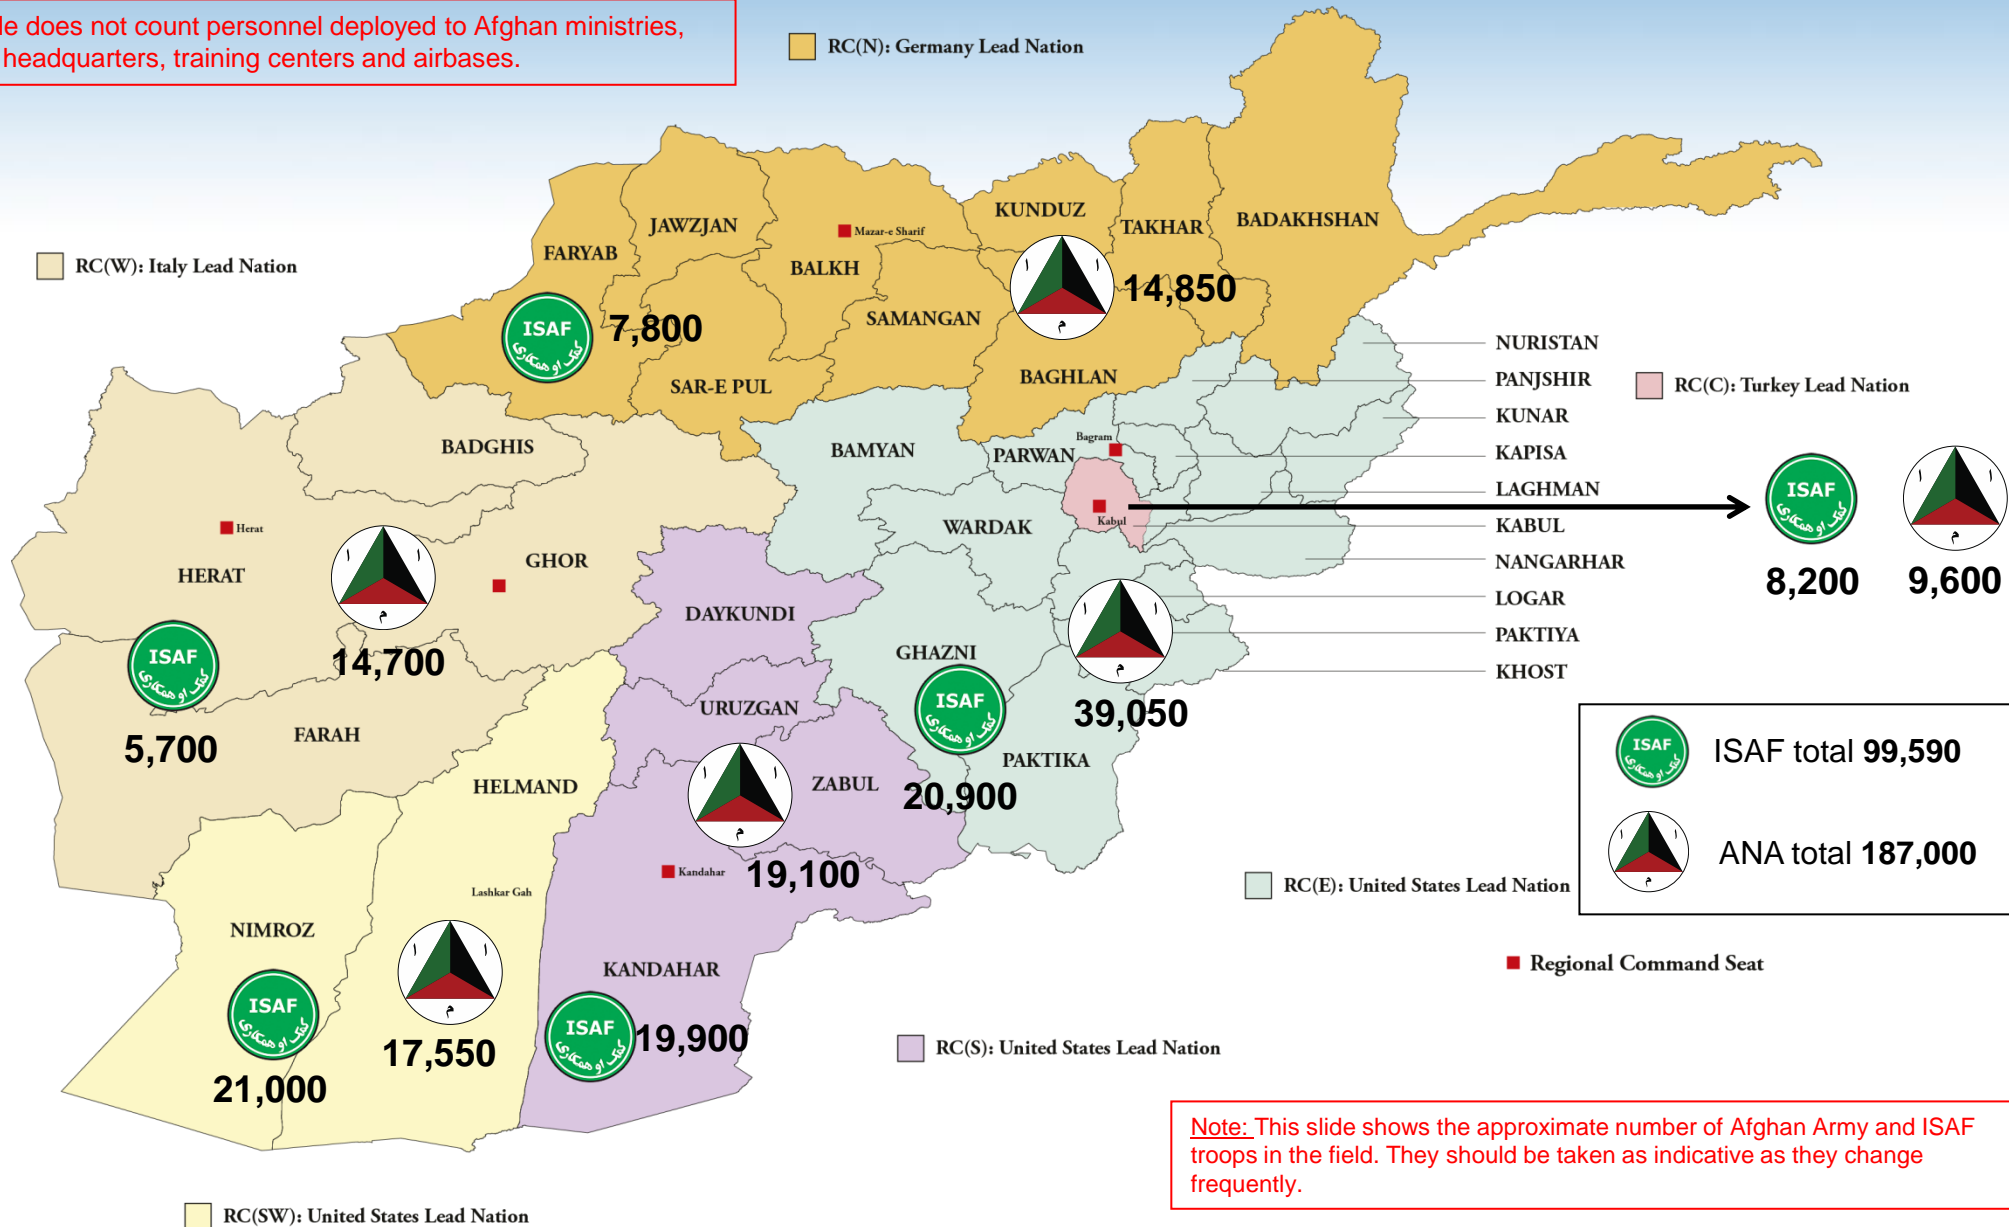

Afghan National Army (ANA) International Security Assistance Force

Fielded personnel in military units

The slide does not count personnel deployed to Afghan ministries, military headquarters, training centers and airbases.

Note: This slide shows the approximate number of Afghan Army and ISAF troops in the field. They should be taken as indicative as they change frequently.