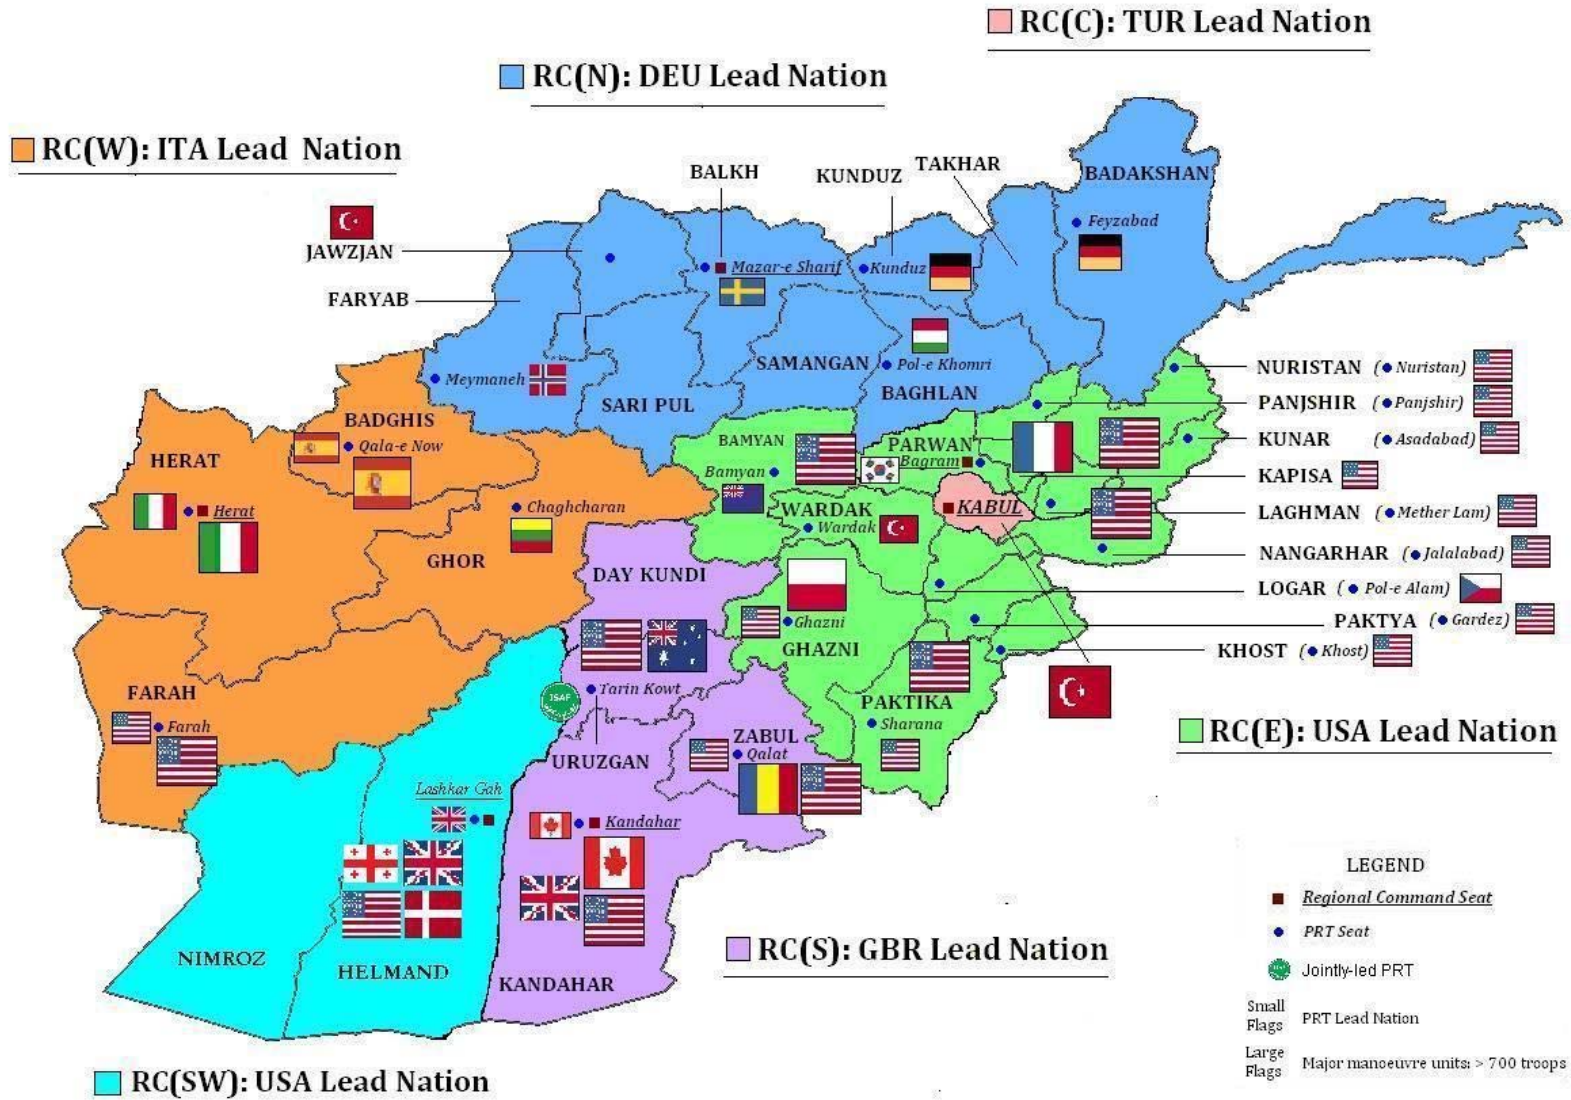

Regional Command East:

- HQ RC(E) in BAGRAM
Commander: [MG John CAMPBELL \(USA\)](#)
- Forward Support Base BAGRAM (USA)
- PRT IN RC(E):
 - LOGAR (CZE), SHARANA (USA)
 - KHOST (USA), METHER LAM (USA)
 - BAMYAN (NZL), PANJSHIR (USA)
 - JALALABAD (USA), GHAZNI (USA)
 - ASADABAD (USA), BAGRAM (USA)
 - NURISTAN (USA), WARDAK (TUR)
 - GARDEZ (USA)
 - PARWAN (KOR)

25 October 2010

International Security Assistance Force

Regional Commands, Major Units, Provincial Reconstruction Teams

International Security Assistance Force: Troop Contributing Nations

	Albania	257		Greece	80		Portugal	26
	Armenia	40		Hungary	507		Romania	1648
	Australia	1550		Iceland	5		Singapore	36
	Austria	3		Ireland	7		Slovakia	300
	Azerbaijan	90		Italy	3300		Slovenia	72
	Belgium	491		Jordan	0		Spain	1537
	Bosnia & Herzegovina	45		Republic of Korea	246		Sweden	500
	Bulgaria	516		Latvia	155		The Former Yugoslav Republic of Macedonia*	161
	Canada	2922		Lithuania	220		Tonga	0
	Croatia	300		Luxembourg	9		Turkey	1790
	Czech Republic	468		Malaysia	40		Ukraine	31
	Denmark	750		Mongolia	36		United Arab Emirates	35
	Estonia	136		Montenegro	31		United Kingdom	9500
	Finland	150		Netherlands	380		United States	90000
	France	3750		New Zealand	231			
	Georgia	925		Norway	351			
	Germany	4388		Poland	2417		Total	130,432