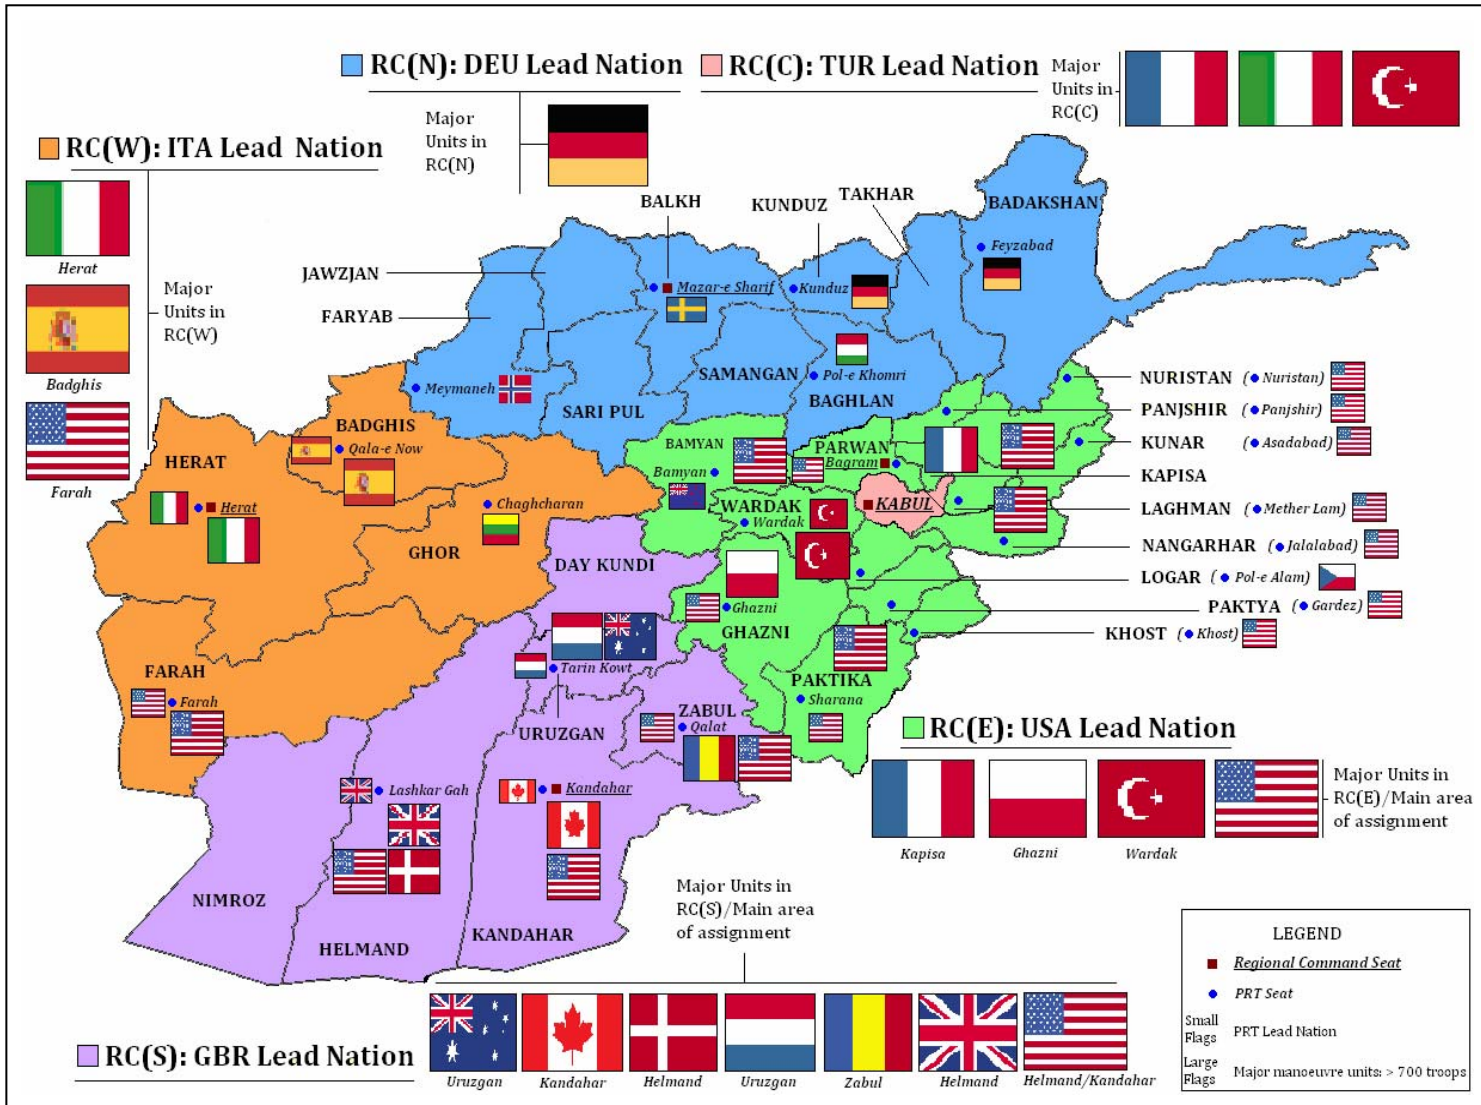

International Security Assistance Force

Regional Commands, Major Units, Provincial Reconstruction Teams