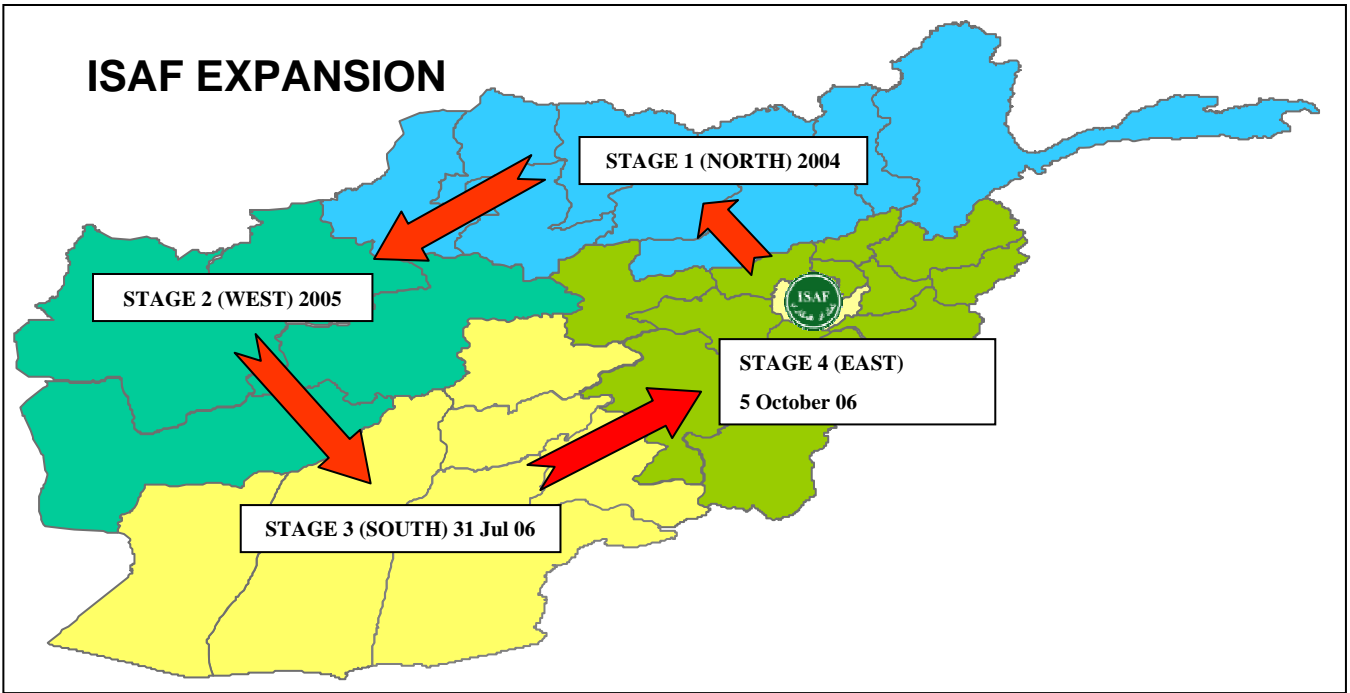

### Regional Command West: (appx strength 2,980)

- HQ RC(W) in HERAT (ITA)
- Forward Support Base HERAT (ESP)
- PRT HERAT (ITA)
- PRT FARAH (USA)
- PRT QALA-E-NOW (ESP)
- PRT CHAGHCHARAN (LTU)

**NATO Mission In Afghanistan:** On 9<sup>th</sup> August 2003, NATO assumed authority for the ISAF mission. The NATO mission consists of 5 phases:

- Phase 1 Assessment and Preparation, including operations in Kabul (completed)
- Phase 2 Geographic expansion (completed)
- Phase 3 Stabilization
- Phase 4/5 Transition / Redeployment

**Expansion:** In October 2003, the UN Security Council authorized the expansion of the NATO mission beyond Kabul. In October 2004, Stage 1 of the expansion to the North was completed with Stage 2 in the West following in September 2005. Stage 3 of the expansion to include the South was completed on 31 July 2006 and Stage 4 to include the East occurred on 5<sup>th</sup> October 2006, at which stage the geographic expansion phase was completed.

**Troop Contributing Nations (TCN):** The ISAF mission consists of the following 41 nations (the troop numbers are based on broad contribution and do not reflect the exact numbers on the ground at any one time).