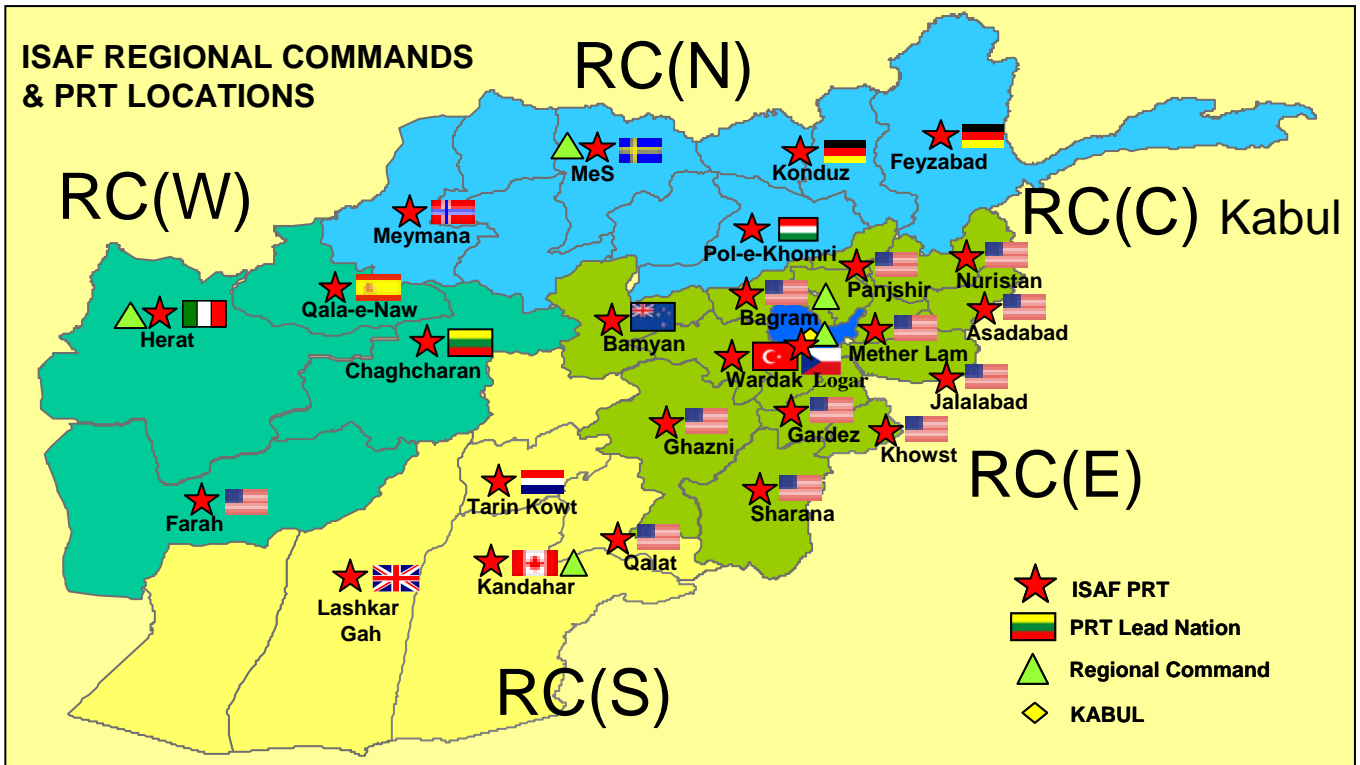

# International Security Assistance Force

**Mission:** Conduct military operations in the assigned area of operations to assist the Government of the Islamic Republic of Afghanistan (GIROA) in the establishment and maintenance of a safe and secure environment with full engagement of Afghan National Security Forces, in order to extend government authority and influence, thereby facilitating Afghanistan's reconstruction and enabling the GIROA to exercise its sovereignty throughout the country.

### Key Facts:

- Commander: General (USA) David D. McKiernan
- 41 Troop Contributing Nations
- ISAF Total Strength: approx 50,700
- ISAF AOR (Afghanistan land mass) 650,000 km<sup>2</sup>
- 26 Provincial Reconstruction Teams (PRTs)

**Expansion:** In October 2003, the UN Security Council authorized the expansion of the NATO mission beyond Kabul. In October 2004, Stage 1 of the expansion to the North was completed with Stage 2 in the West following in September 2005. Stage 3 of the expansion to include the South was completed on 31 July 2006 and Stage 4 to include the East occurred on 5<sup>th</sup> October 2006, at which stage the geographic expansion phase was completed.

**Troop Contributing Nations (TCN):** The ISAF mission consists of the following 41 nations (the troop numbers are based on broad contribution and do not reflect the exact numbers on the ground at any one time).