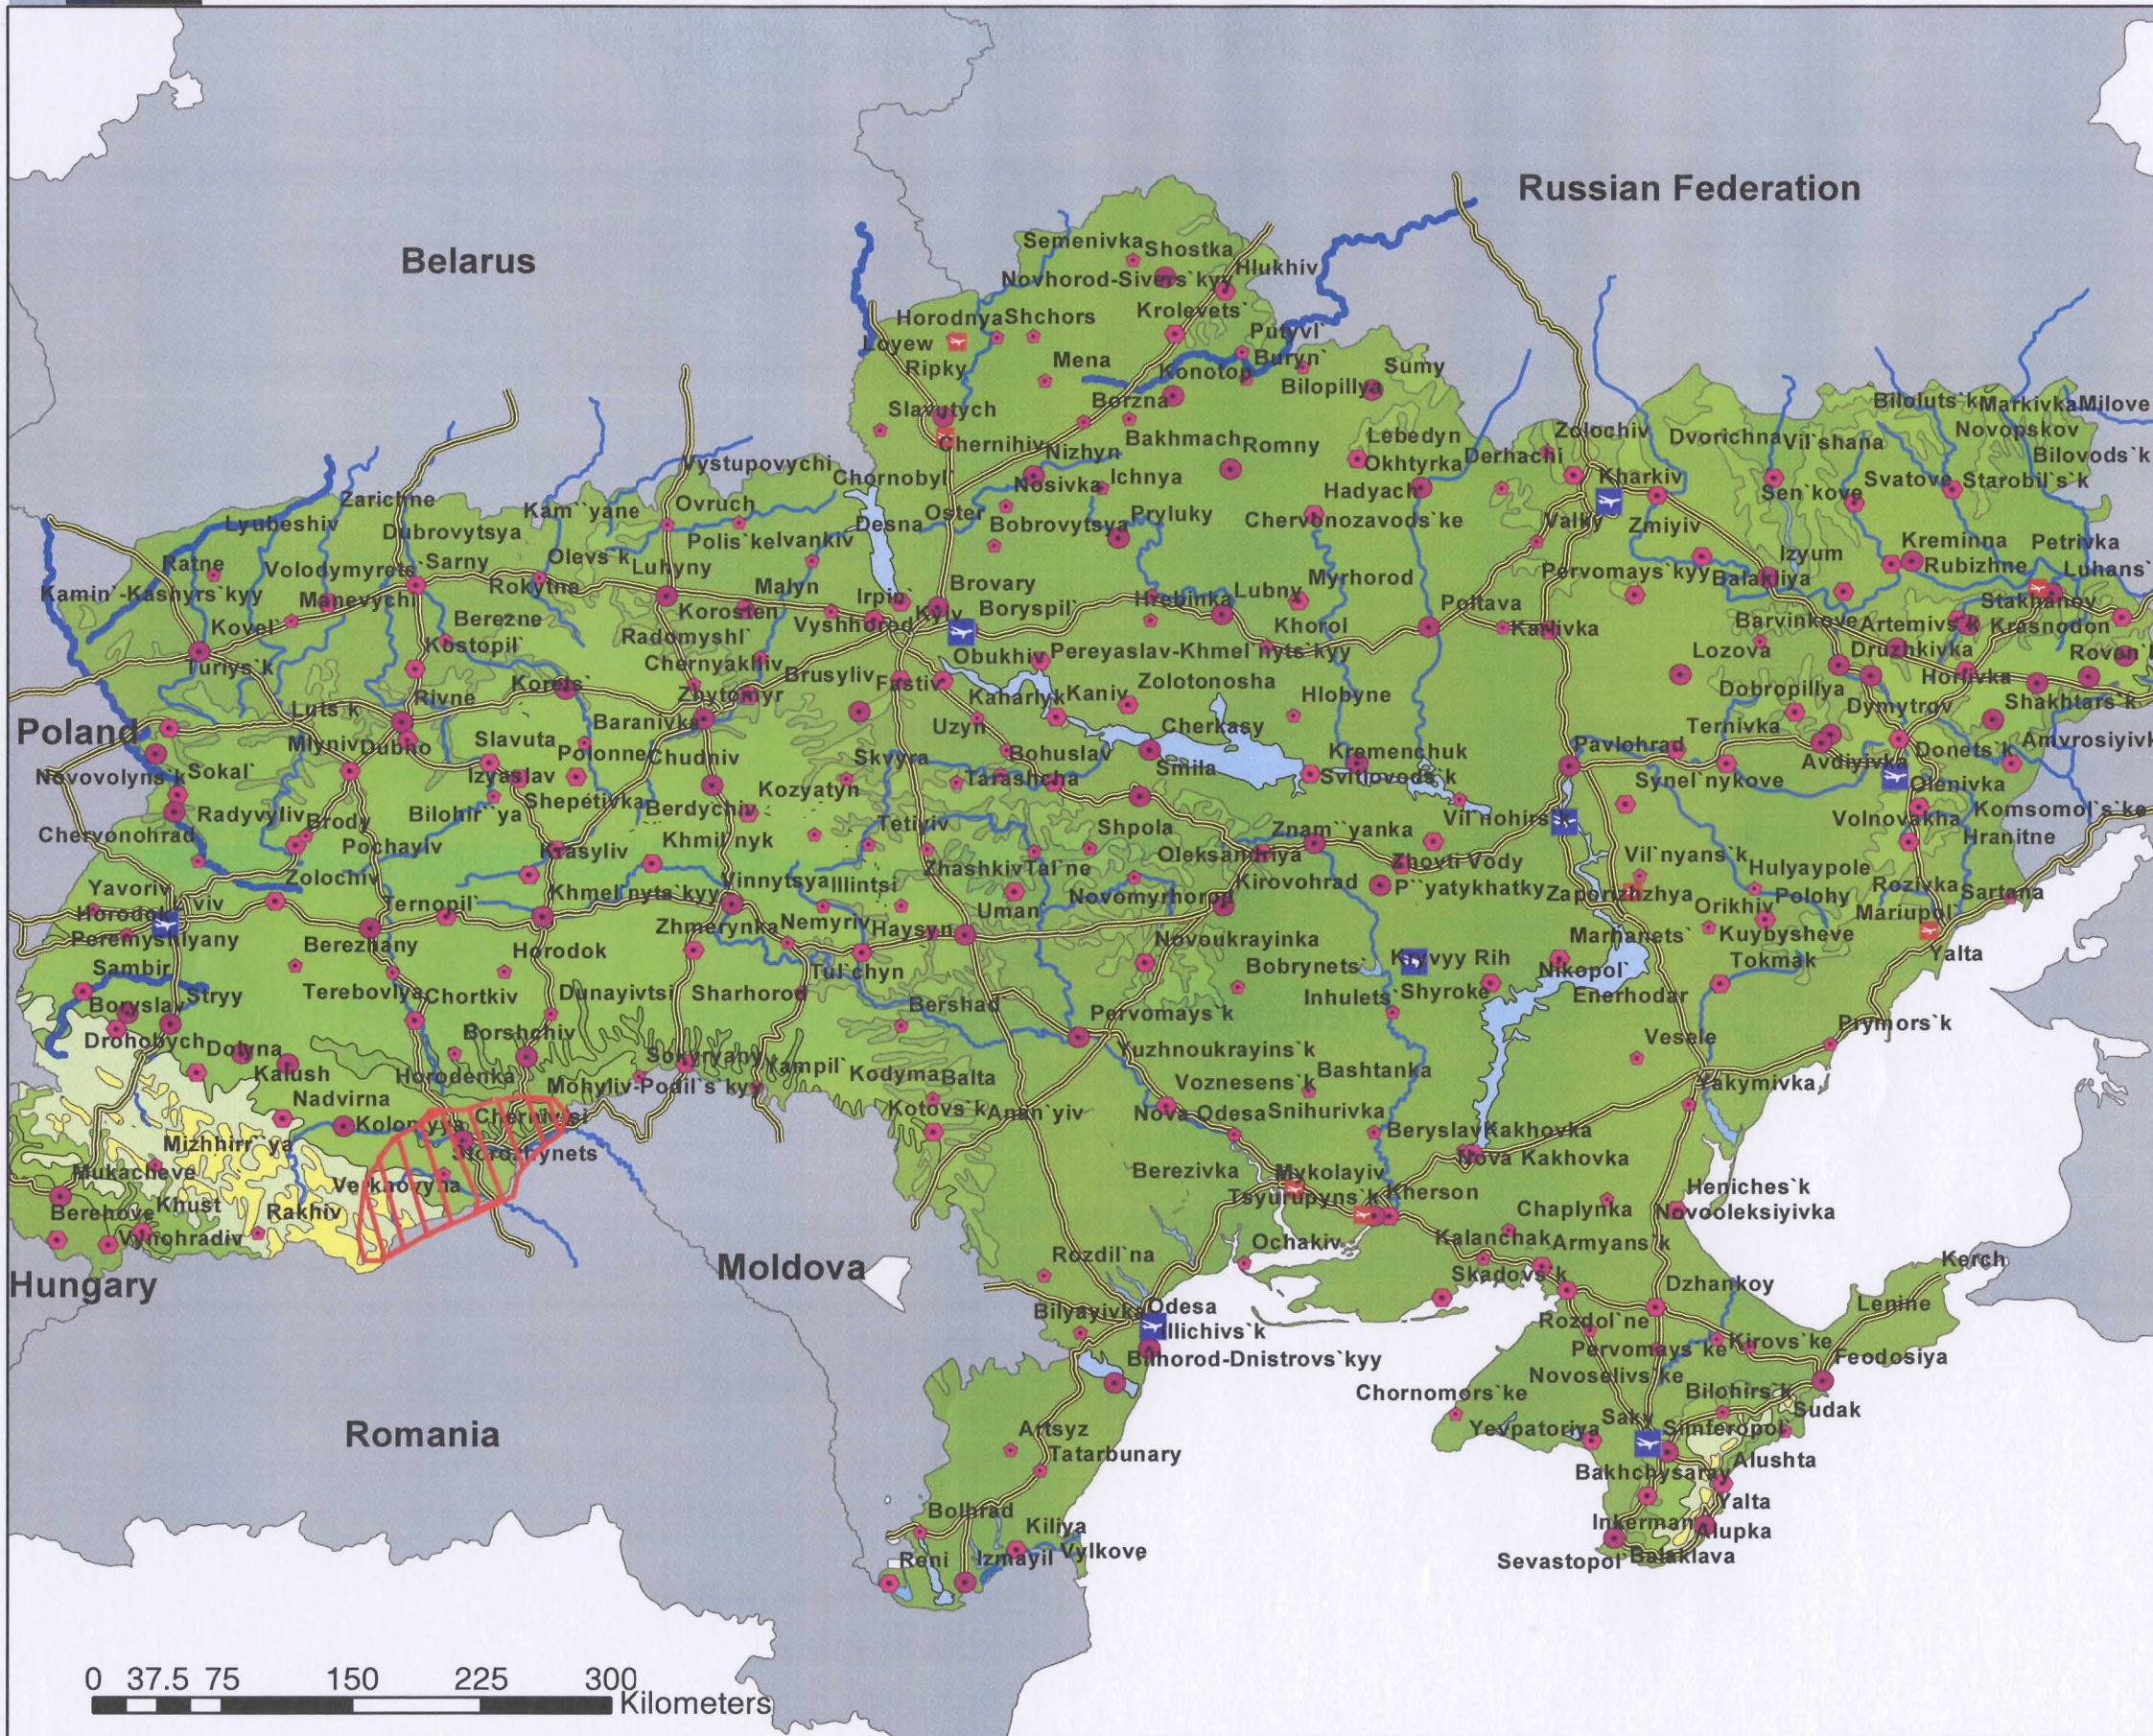

Ukraine

Legend

Airport

Description

- regional airport
- international airport

Towns

Description

- national capital 1m - 2m
- 1st order admin capital 250k - 500k
- 1st order admin capital 100k - 250k
- 1st order admin capital 50k - 100k
- 2nd order admin capital 50k - 100k
- 1st order admin capital 20k - 50k
- 2nd order admin capital 20k - 50k
- 1st order admin capital 10k - 20k
- 2nd order admin capital 10k - 20k

Roads

Description

- main single
- track

Lakes

Description

- lake A
- lake B

Rivers

Description

- primary river C
- secondary river B
- secondary river C

Relief

Description

- land 6000 - 7000m
- land 5000 - 6000m
- land 4000 - 5000m
- land 3000 - 4000m
- land 2000 - 3000m
- land 1000 - 2000m
- land 500 - 1000m
- land 200 - 500m
- land 0 - 200m
- land below sea level